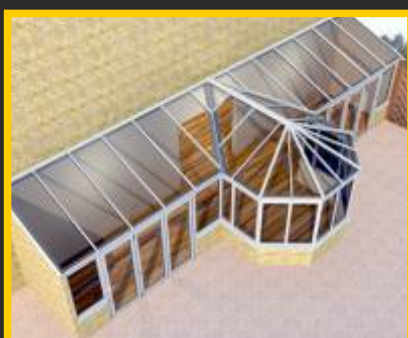

Bespoke T Shaped