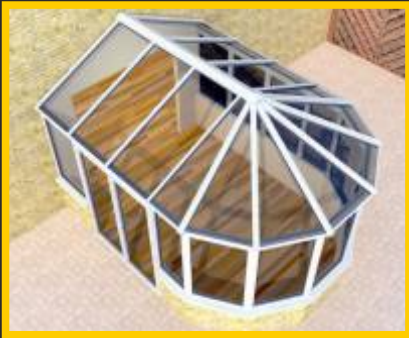

Our roofs can be glazed with polycarbonate sheeting or double glazed glass sealed units. The slim unobtrusive frames result in an elegant and aesthetically pleasing roof that can be made to compliment both traditional and contemporary properties alike.

Orangeries, Conservatories & Winter Gardens

An extension with a large glass roof is a great way to open up your home to the outside world; offering maximum daylight and a useful expansion of your living space. However these large glass spaces often don't live up to their expectations and are too noisy when it rains, too cold in the winter and too warm in the summer.

Our roofs are constructed from strong high performance thermally broken aluminium profiles, with thermally efficient sound insulating double glazed sealed units and optional solar control glass enabling your extension to be put into use whatever the weather. Make use of the dead space in your garden and add value to your property with an ABD orangery or conservatory.

**Our Products Are
UK Manufactured**

Suitable for Commercial Roofs

Suitable for Residential Roofs

Bespoke Designs Possible

Roofs Lanterns

Flat Roof lights

Victorian with 3, 5 or 7 Facets

Edwardian